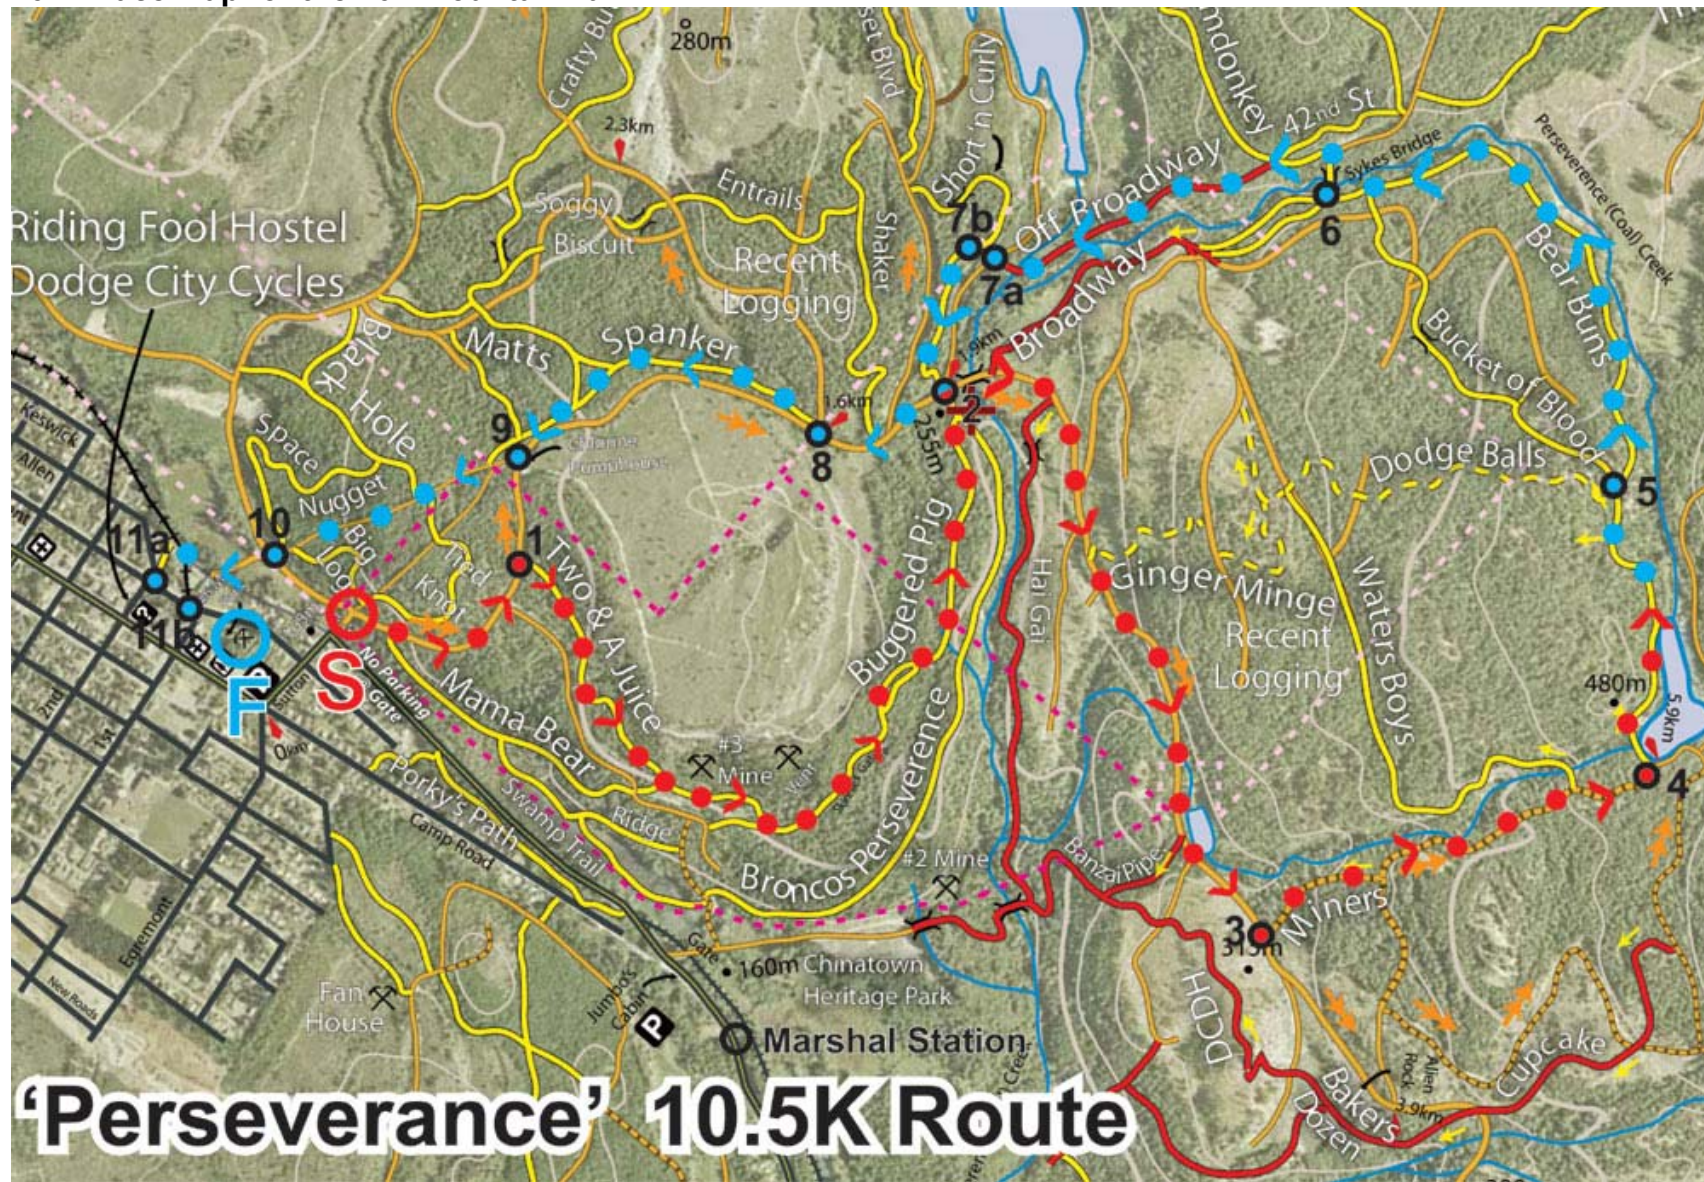

# Perseverance trail run

2011 Race Map for the 10k mountain run\*

\*Maps are subject to change.